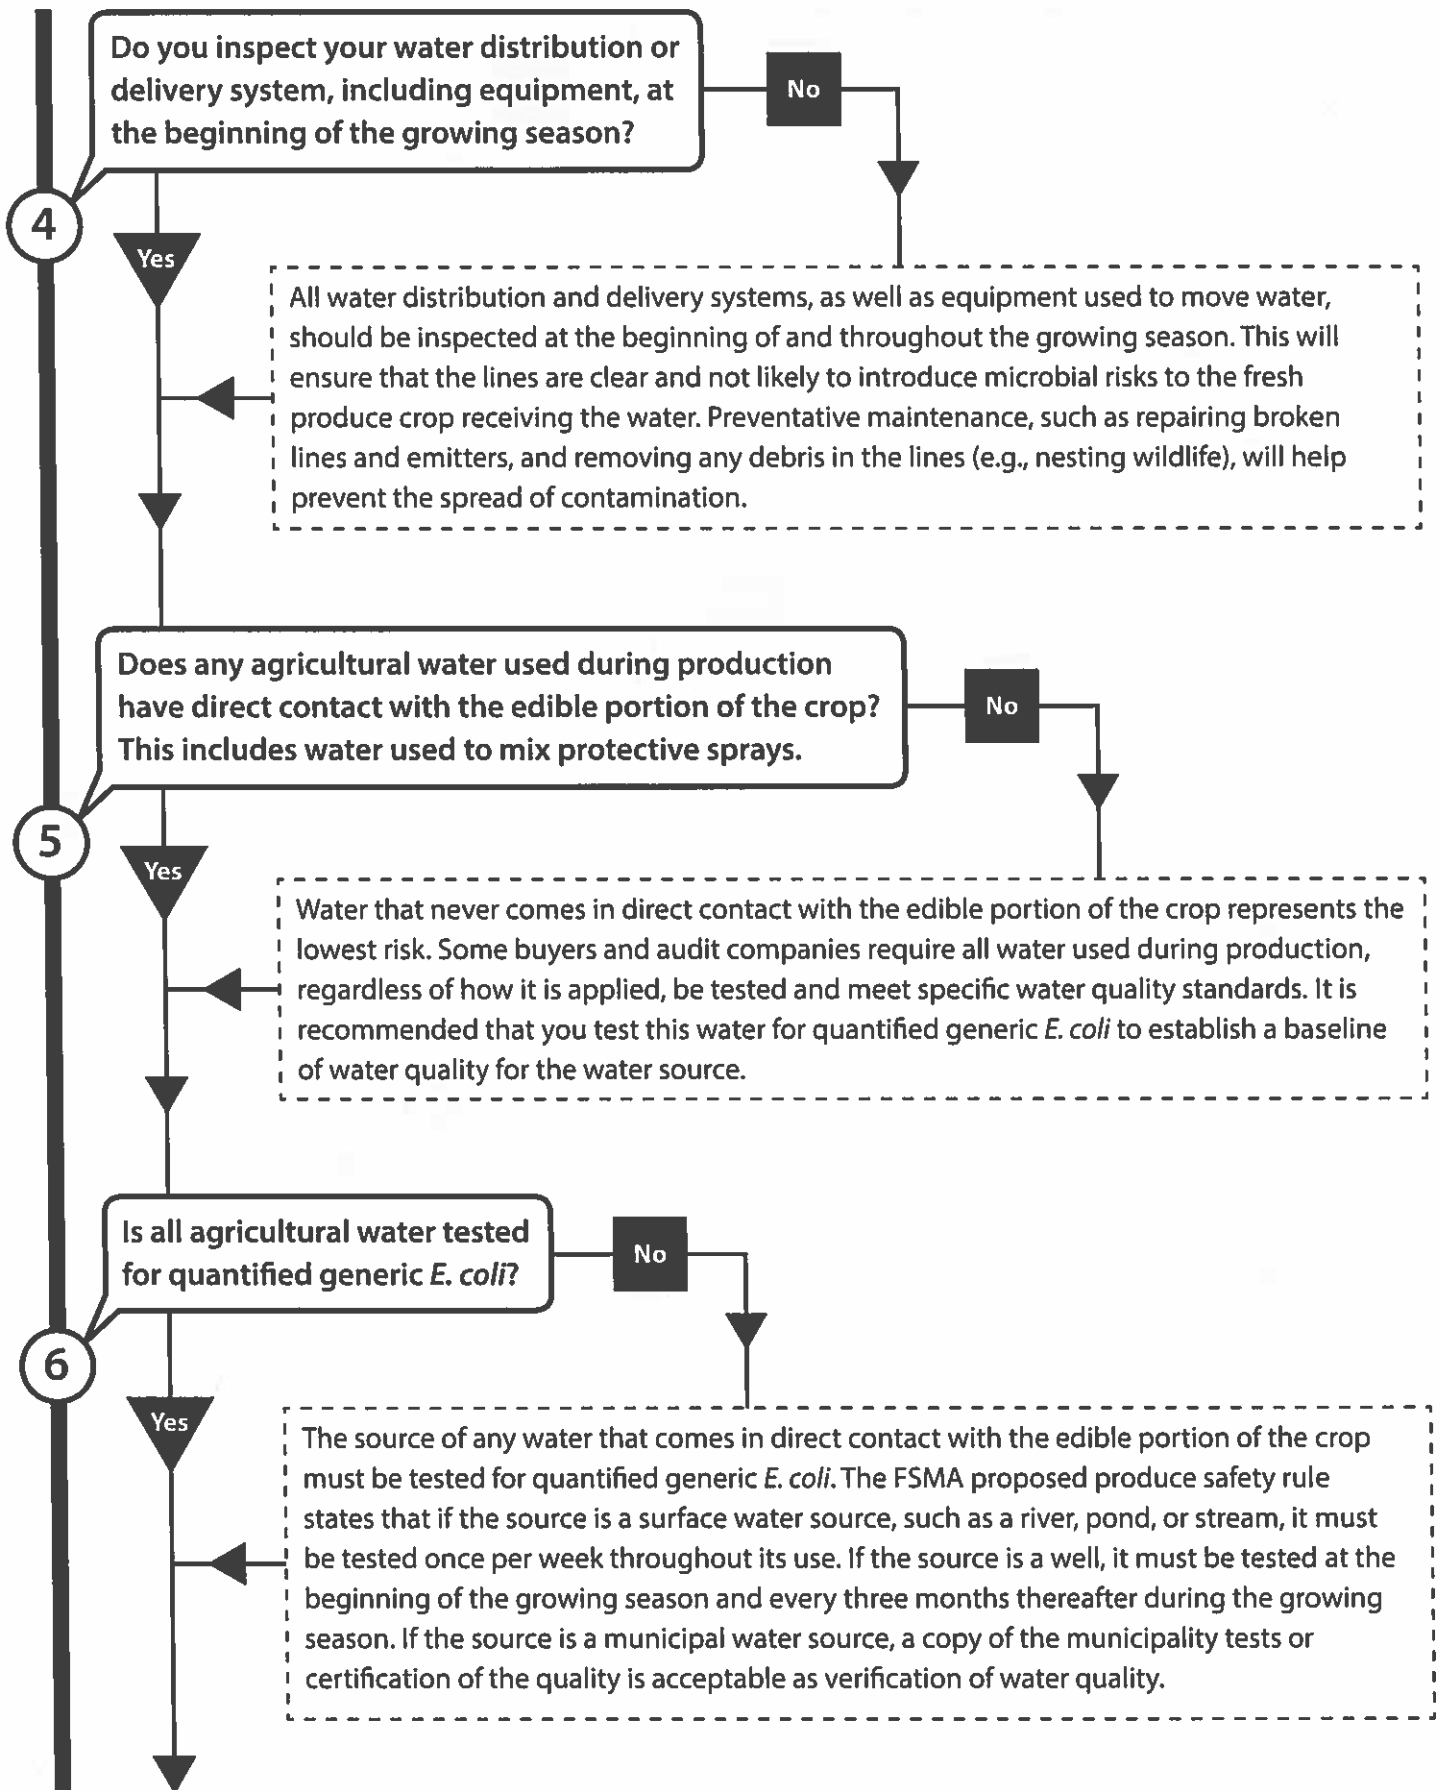

# Agricultural Water for Production Decision Tree