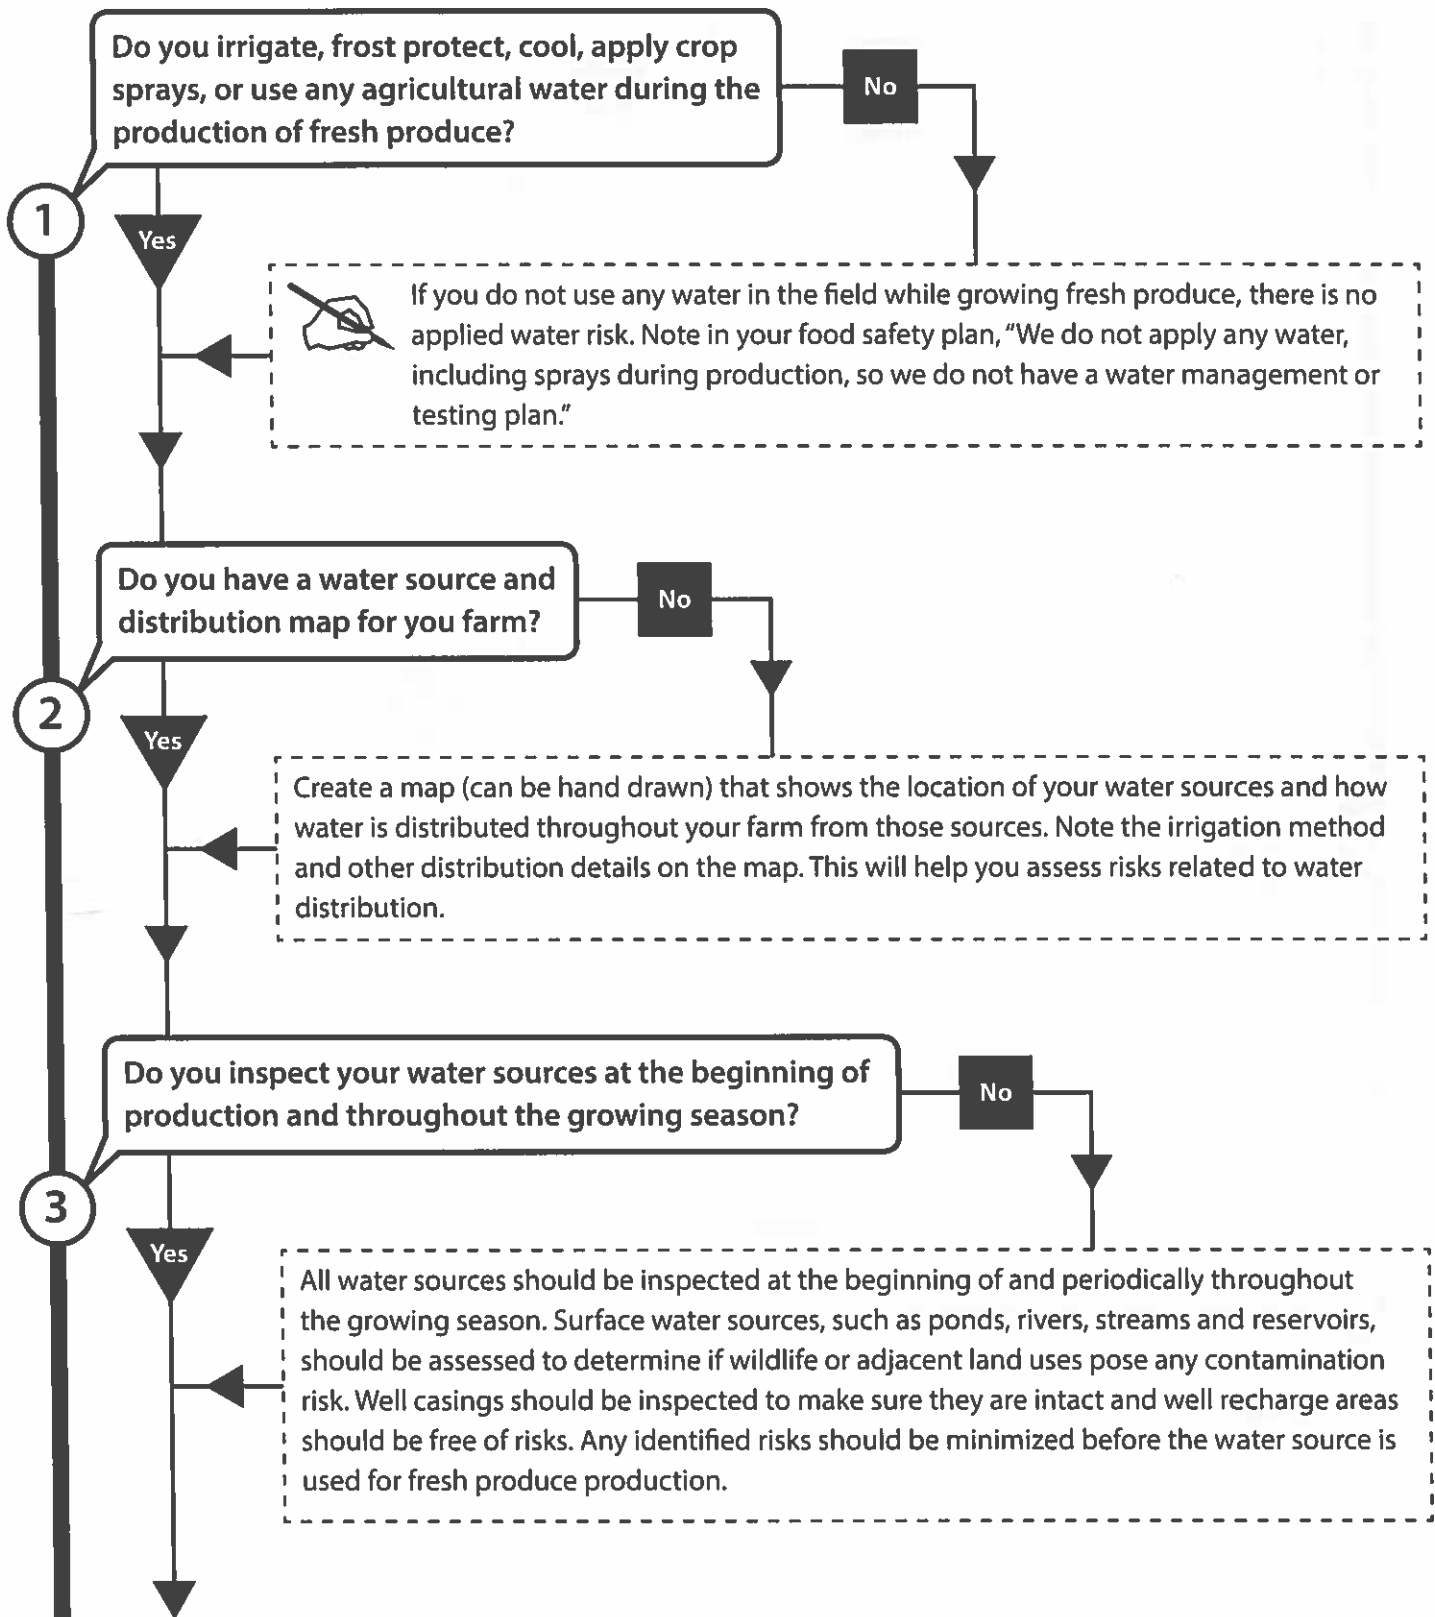

# Agricultural Water for Production Decision Tree